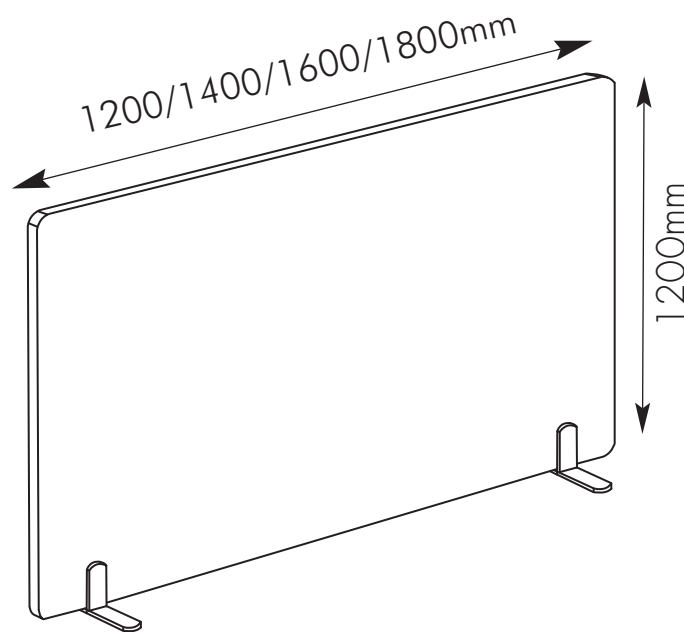

NOVIGAMI

Novigami Freestanding Floor Screens CURVE 1200W/1400W/1600W/1800W x 1200H

Novigami Akustik Stellwand CURVE 1200B/1400B/1600B/1800B x 1200H

Novigami Cloison Acoustique de Bureau CURVE 1200L/1400L/1600L/1800L x 1200H