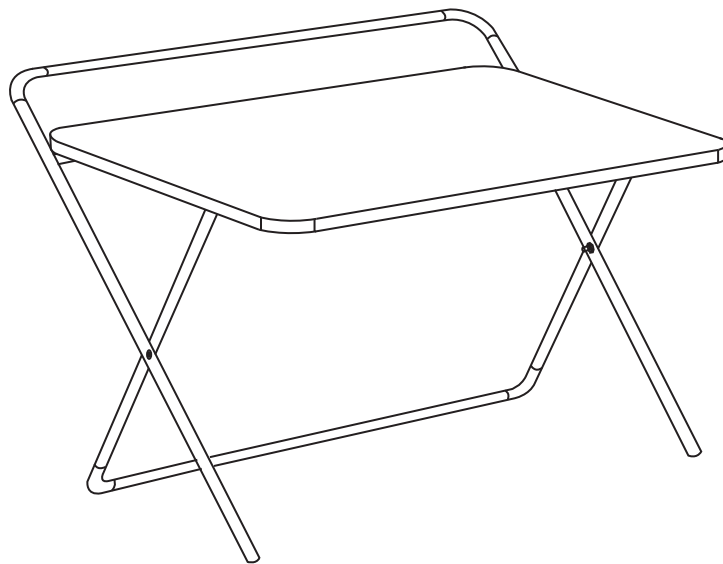

## **Novigami LENI Foldable Desk 1000 x 600 (W x D)**

Novigami LENI Klapp Tisch 1000 x 600 (B x T)

Novigami LENI Table Pliante 1000 x 600 (L x P)

## **Assembly & User Instructions**

Montage - und Bedienungsanleitung

Notice de montage

**1 ENGLISH:** Fold up the desk top and let the upper part of leg B snap into the clamp (C1 & C2) under the table top. Each of the 5 clamps represents a different table height.